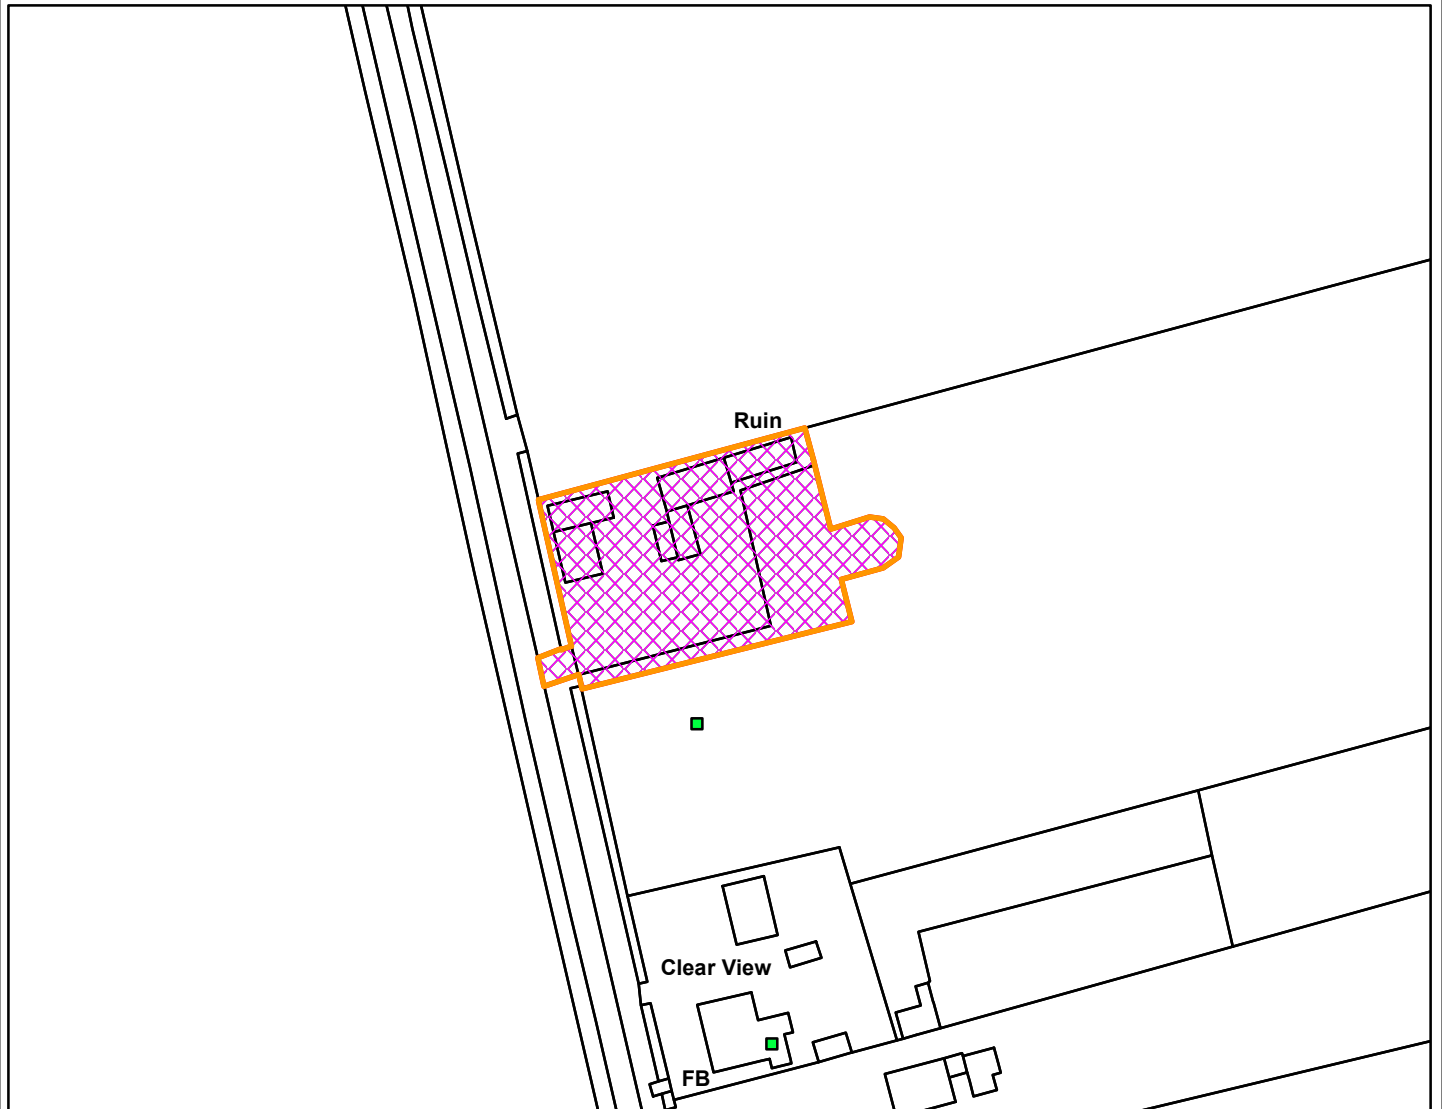

24/00148/F

Borough Council of
**King's Lynn &
West Norfolk**

Land & Buildings N of Clear View Long Road Terrington St Clement PE34 4JL

Legend

Scale: 1:1,250

Reproduced from the Ordnance Survey map with permission of the Controller of His Majesty's Stationery Office © Crown Copyright 2023.

Unauthorised reproduction infringes Crown Copyright and may lead to prosecution or civil proceedings.

Organisation	BCKLWN
Department	Department
Comments	Not Set
Date	20/05/2024
MSA Number	0100024314